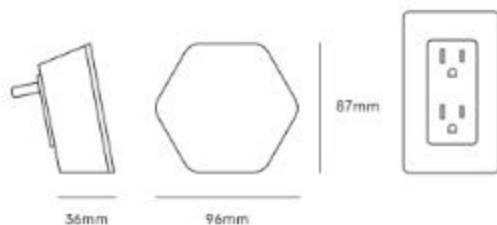

SuperPod with WiFi 6

Size & weight

Dimensions

96mm W x 87mm H x 36mm D

Not including plug

Weight

208g

Power